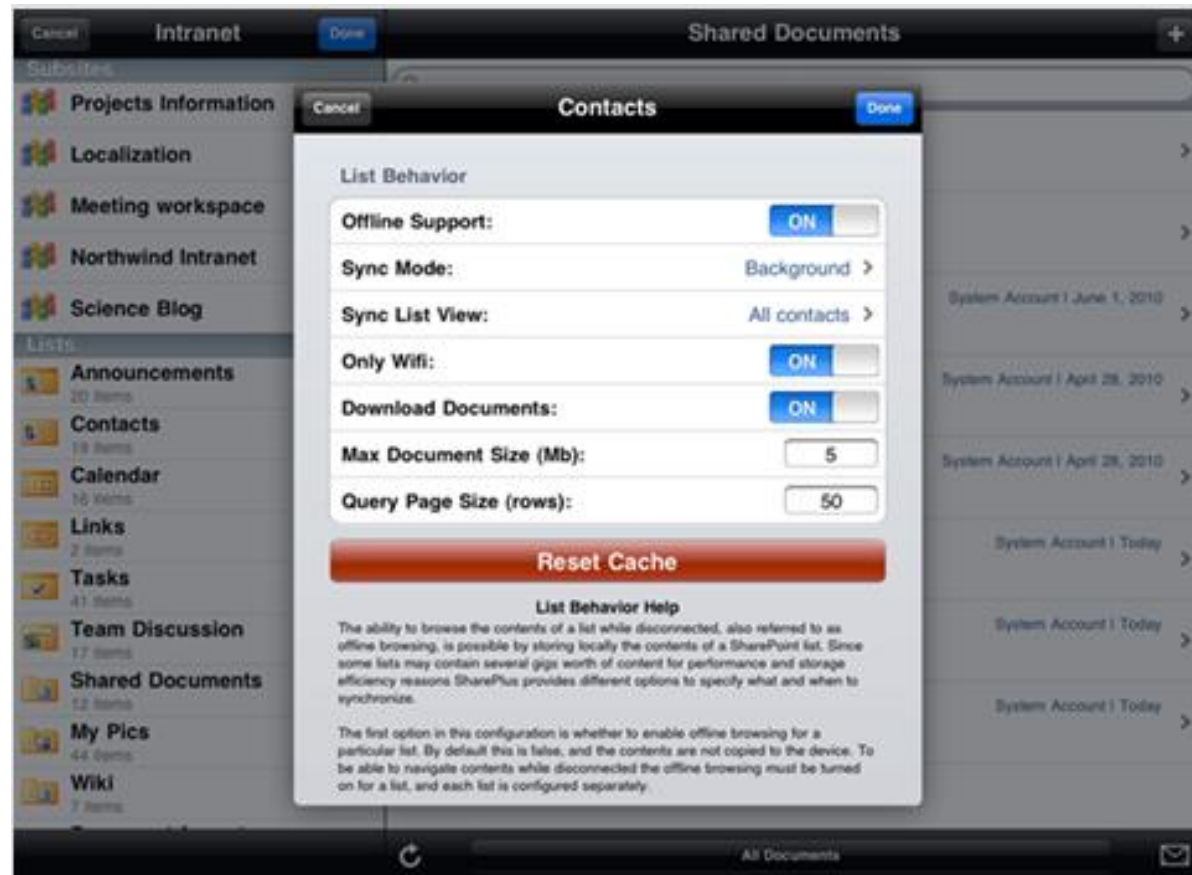

Site Information

Site URL:

<http://tmcsoftware/sites/demo/>

Mobile Site URL:

<http://tmcsoftware/sites/demo/?Mobile=1>

- **SharePlus Office Mobile Client**
 - iPhone/iPad Native Apps
 - Read & Write
 - Offline Sync

■ Mobile Entrée

Site Actions

- Edit Page**
Edit the contents of this page.
- Sync to SharePoint Workspace**
Create a synchronized copy of this site on your computer.
- New Page**
Create a page you can customize.
- New Document Library**
Create a place to store and share documents.
- New Site**
Create a site for a team or project.
- More Options...**
Create other types of pages, lists, libraries, and sites.
- View All Site Content**
View all libraries and lists in this site.
- Edit in SharePoint Designer**
Create or edit lists, pages, and workflows, or adjust settings.
- Site Permissions**
Give people access to this site.
- Site Settings**
Access all settings for this site.
- Mobile Entrée Configuration**
Configure Mobile Access to this site.