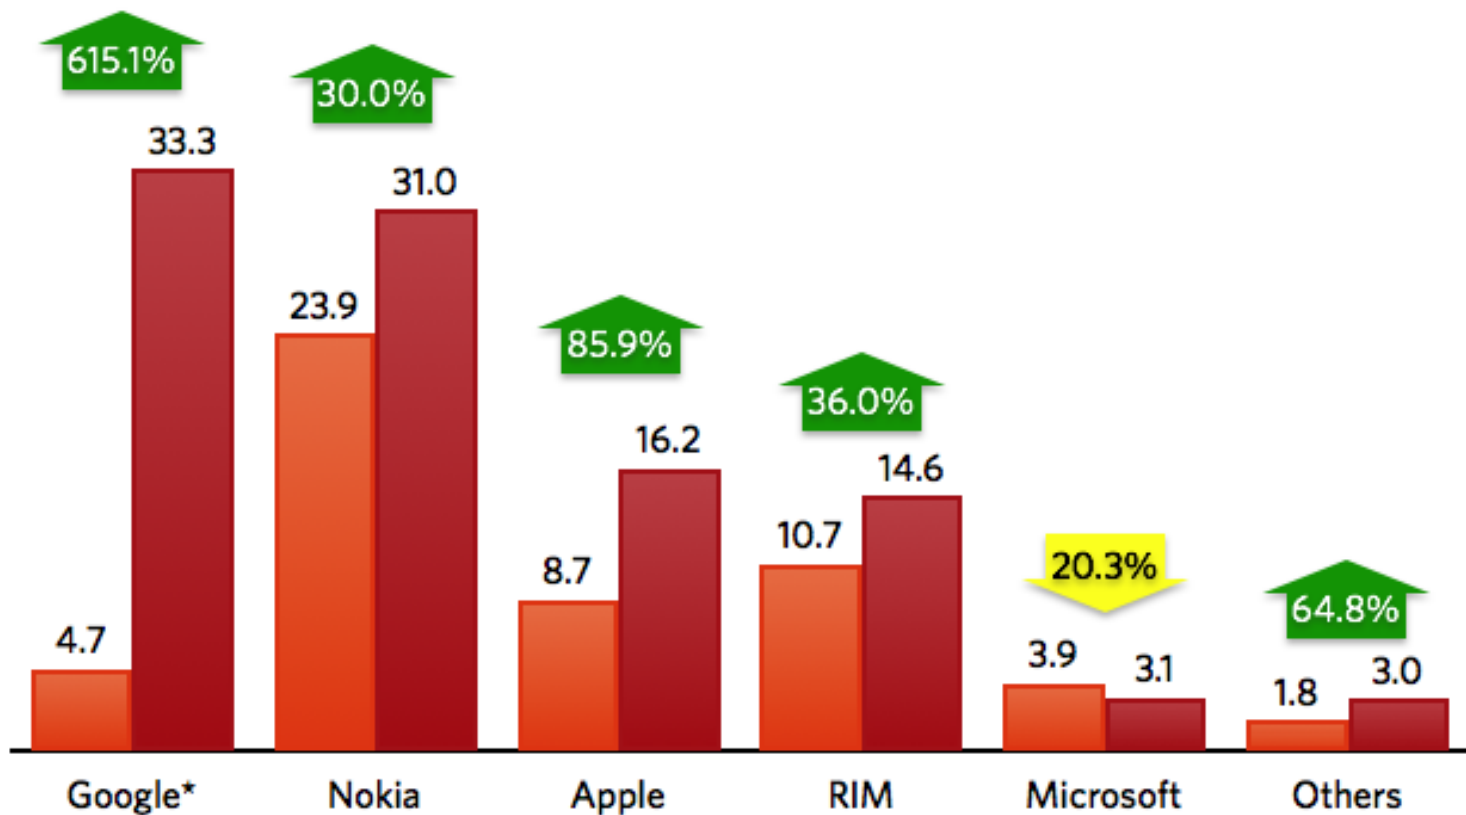

Adult Bradycardia Algorithm ⓘ

There's an app for that TM

Bloomberg

 [Print](#) [Back to story](#)

iPhone Application Costing \$1.99 Aims to Help Catholics Confess Their Sins

By Flavia Krause-Jackson - Feb 9, 2011

Mega Trends - Phones

Worldwide smartphone market share
Millions of units shipped

4Q 2009
4Q 2010

* Google numbers include Android and OMS, Tapas platform variants

Mega Trends - Phones

■ 2011 - Year of Tablets