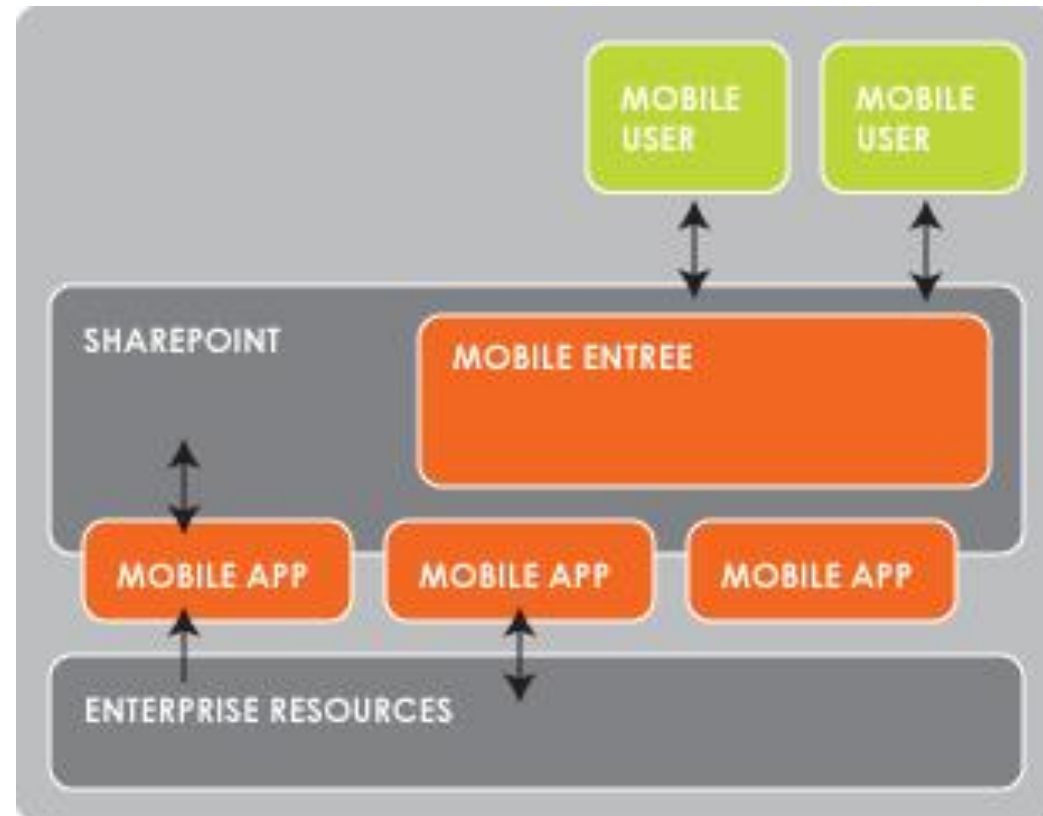

■ Mobile Entrée

- Installed on SharePoint Farm
- Device Independent
- API Support