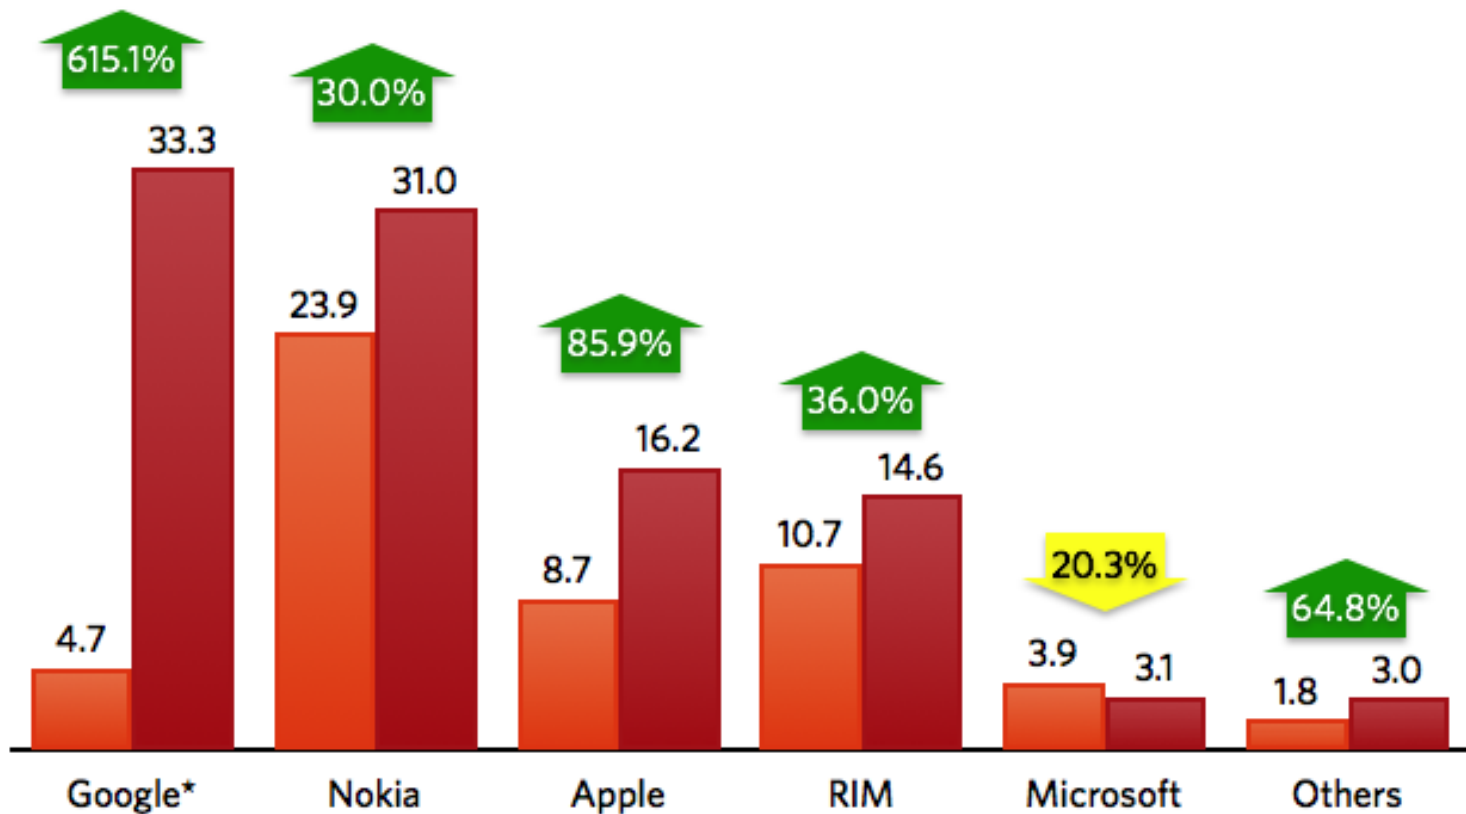

Adult Bradycardia Algorithm ⓘ

There's an app for that TM

Bloomberg

 [Print](#) [Back to story](#)

iPhone Application Costing \$1.99 Aims to Help Catholics Confess Their Sins

By Flavia Krause-Jackson - Feb 9, 2011

Mega Trends - Phones

Worldwide smartphone market share
Millions of units shipped

4Q 2009
4Q 2010

* Google numbers include Android and OMS, Tapas platform variants

Mega Trends - Phones

Mega Trends - Tablets