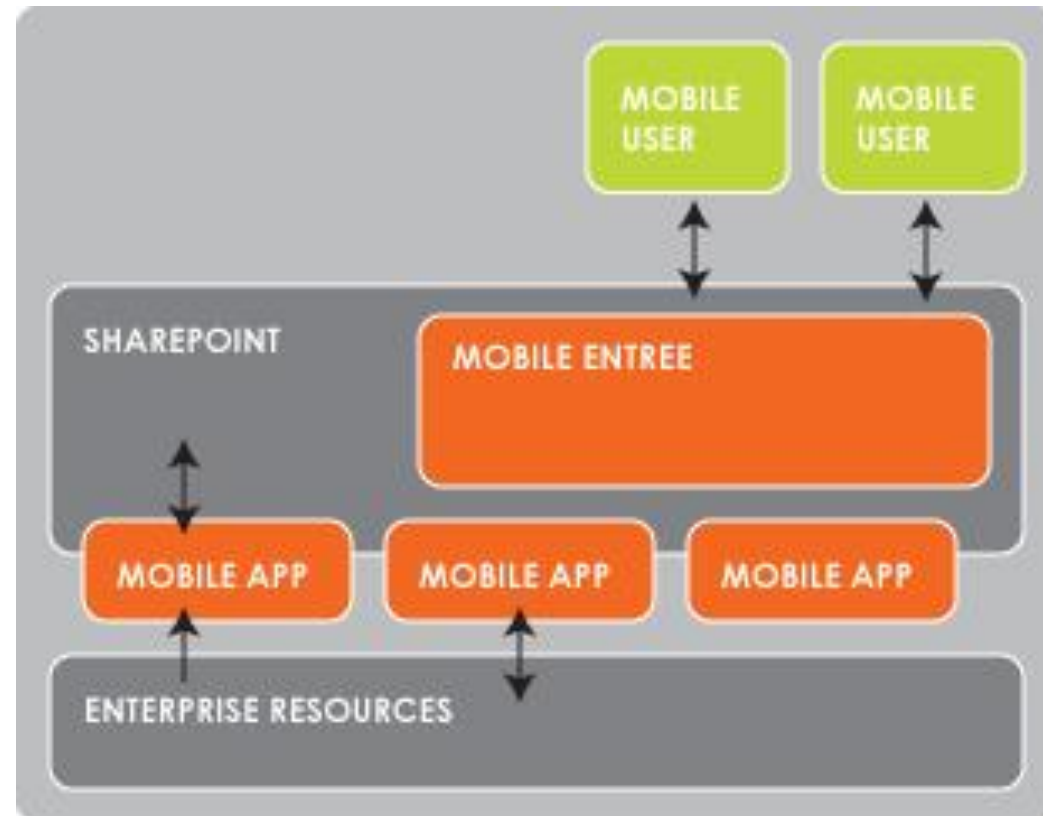

## Site Information

---

Site URL:

<http://tmcsoftware/sites/demo/>

Mobile Site URL:

<http://tmcsoftware/sites/demo/?Mobile=1>

# Mobility Strategies

- **iShare by Spyk**
  - iPhone Native App
  - Free of Charge
  - Read & Write

- **SharePlus Office Mobile Client**
  - iPhone/iPad Native Apps
  - Read & Write
  - Offline Sync

## ■ Mobile Entrée

- Installed on SharePoint Farm
- Device Independent
- API Support