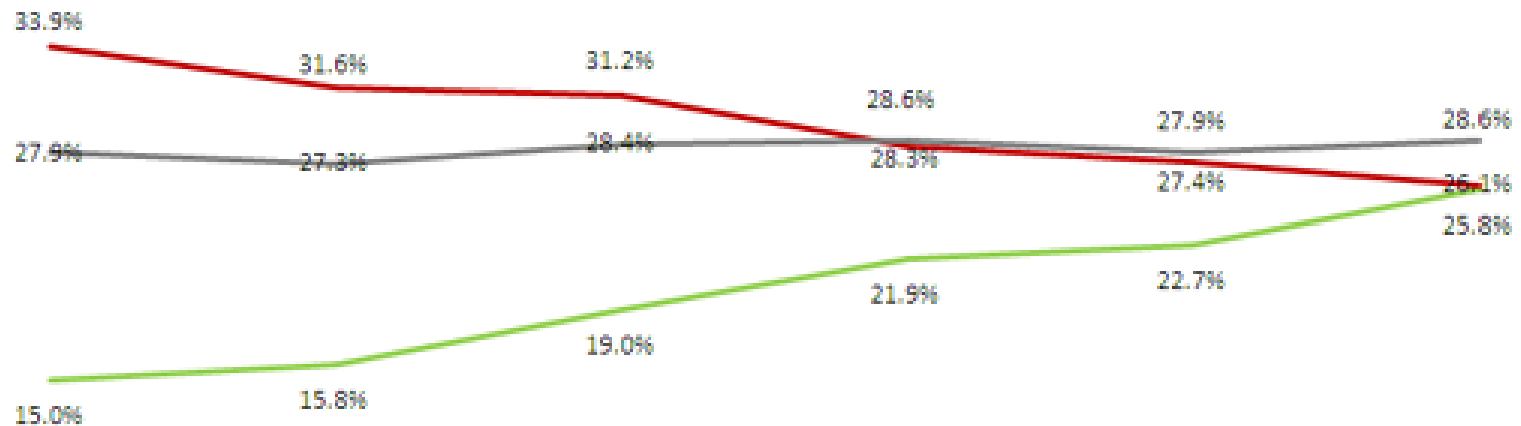

Mega Trends - Phones

KLOPMP

U.S. Smartphone Operating System Share

Adult Smartphone Consumers, Jun - Nov 2010

— Android — RIM BlackBerry OS — Apple iOS

June 2010 (n=4185)

July 2010 (n=3942)

Aug 2010 (n=4547)

Sep 2010 (n=4754)

Oct 2010 (n=4889)

Nov 2010 (n=4371)

The Nielsen Company