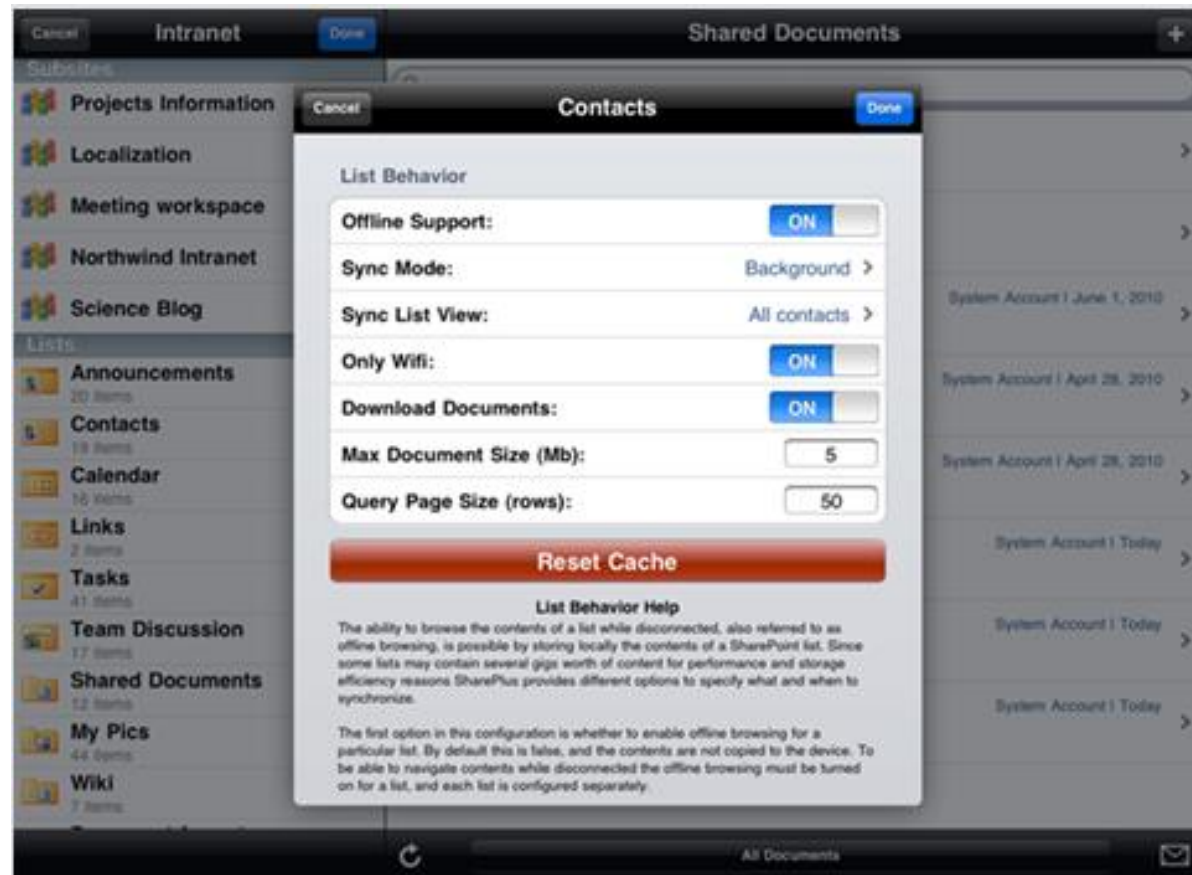

- **SharePlus Office Mobile Client**
  - iPhone/iPad Native Apps
  - Read & Write
  - Offline Sync