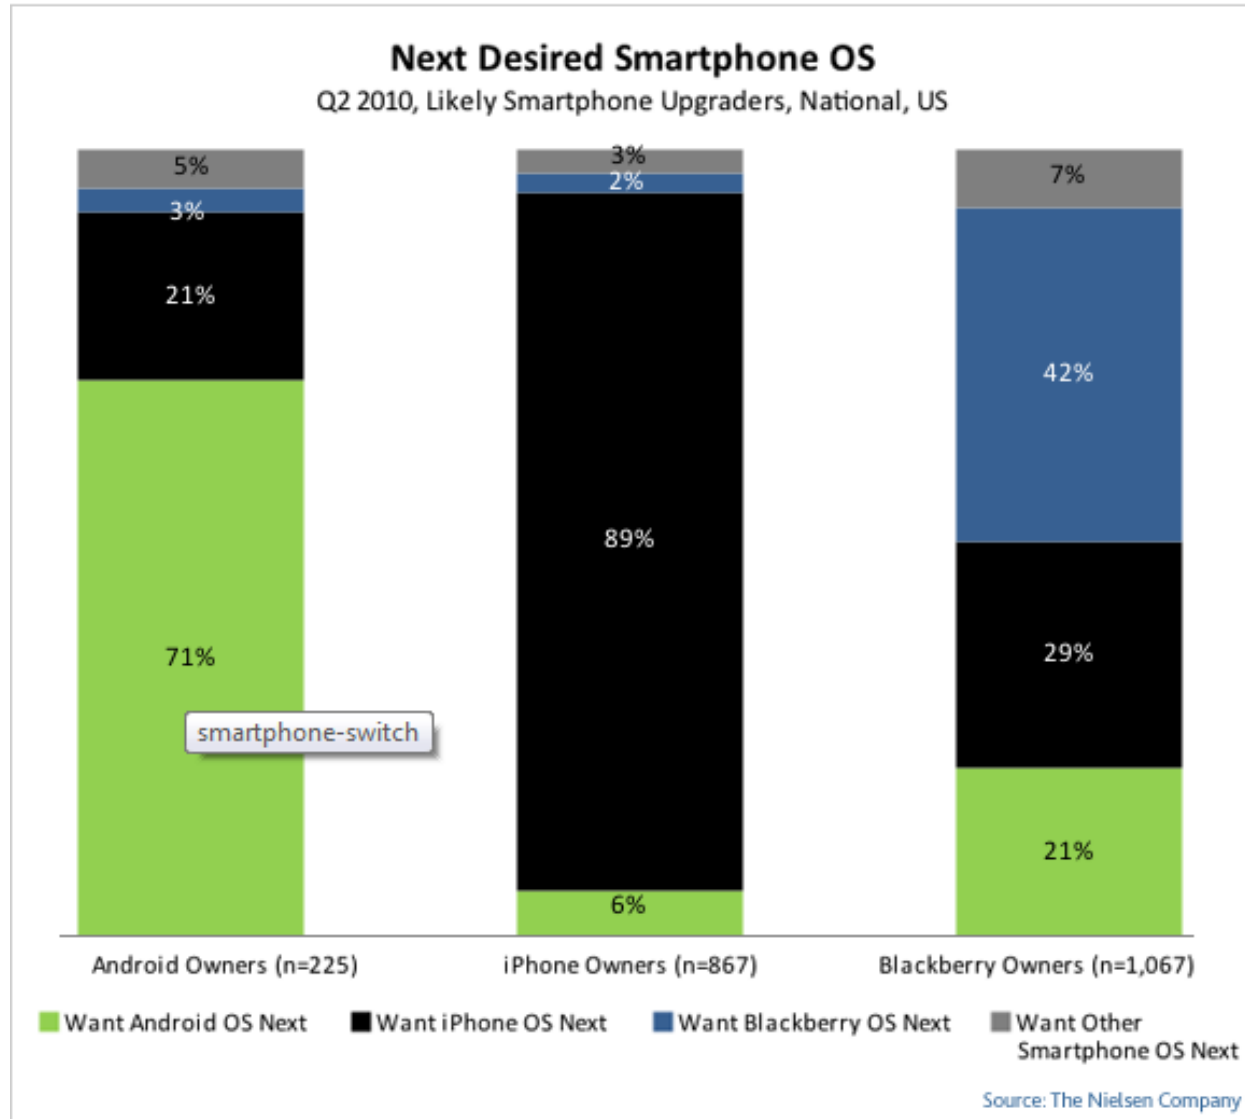

Mega Trends - Phones